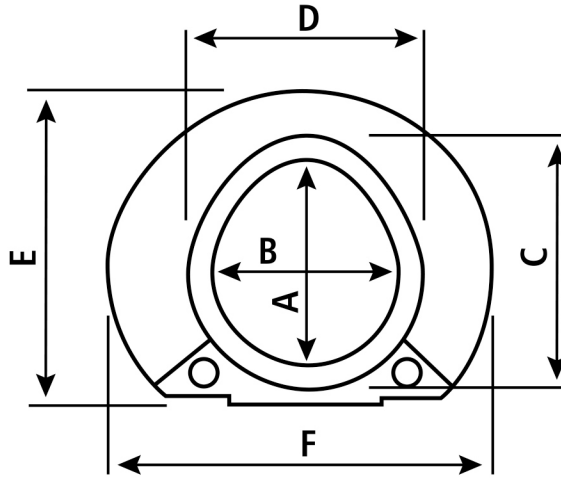

Elevated Toilet Seat Dimensions Chart

ELEVATED PUSH-UP TOILET SEAT, 725600050

BOTTOM VIEW

SIDE VIEW

Item #	Description	A		B		C		D		E		F		G		H	
		Inches	CM	Inches	CM	Inches	CM	Inches	CM	Inches	CM	Inches	CM	Inches	CM	Inches	CM
725600050	Elevated Push-Up Toilet Seat, 3" (7.62 cm)	12	30.5	11	27.9	14	35.6	9	22.9	17 ³ / ₄	45.1	24 ¹ / ₄	61.6	1 ¹ / ₂	1.3	3	7.6

Line drawing is a general representation and may not actually portray the shape of this specific toilet seat. Please refer to photo and dimensions chart for specific information on this model to determine compatibility of elevated toilet seat with your existing toilet seat bowl.