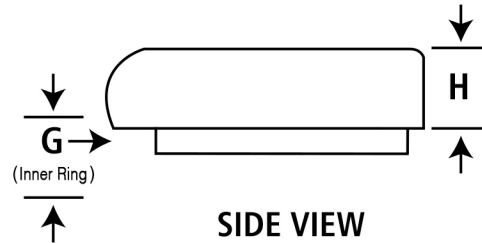

Elevated Toilet Seat Dimensions Chart

ELEVATED PUSH-UP TOILET SEAT, 725600050

BOTTOM VIEW

SIDE VIEW

Item #	Description	A		B		C		D		E		F		G		H	
		Inches	CM	Inches	CM	Inches	CM	Inches	CM	Inches	CM	Inches	CM	Inches	CM	Inches	CM
725600050	Elevated Push-Up Toilet Seat, 3" (7.62 cm)	12	30.5	11	27.9	14	35.6	9	22.9	17 ³ / ₄	45.1	24 ¹ / ₄	61.6	1 ¹ / ₂	1.3	3	7.6

Line drawing is a general representation and may not actually portray the shape of this specific toilet seat. Please refer to photo and dimensions chart for specific information on this model to determine compatibility of elevated toilet seat with your existing toilet seat bowl.