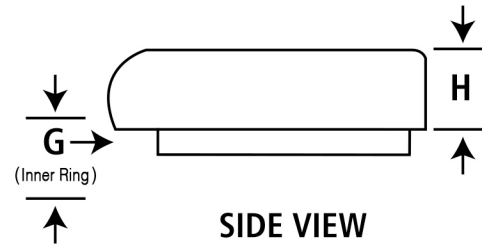

Elevated Toilet Seat Dimensions Chart

TALL-ETTE ECONOMY, 725802000

BOTTOM VIEW

SIDE VIEW

Item #	Description	A		B		C		D		E		F		G		H	
		Inches	CM	Inches	CM	Inches	CM	Inches	CM	Inches	CM	Inches	CM	Inches	CM	Inches	CM
725802000	Tall-Ette Economy	10	25.4	8	20.3	13	33.0	9 1/2	24.1	14 1/2	36.8	16	40.6	1 1/2	3.8	4	10.2

Line drawing is a general representation and may not actually portray the shape of this specific toilet seat. Please refer to photo and dimensions chart for specific information on this model to determine compatibility of elevated toilet seat with your existing toilet seat bowl.