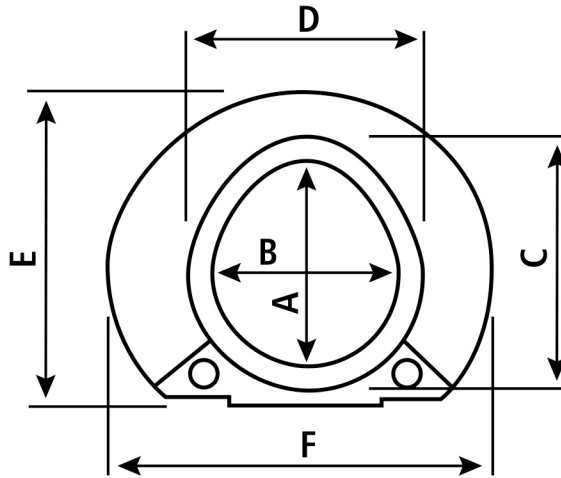

Elevated Toilet Seat Dimensions Chart

TALL-ETTE ECONOMY, 725802000

BOTTOM VIEW

SIDE VIEW

Item #	Description	A		B		C		D		E		F		G		H	
		Inches	CM	Inches	CM	Inches	CM	Inches	CM	Inches	CM	Inches	CM	Inches	CM	Inches	CM
725802000	Tall-Ette Economy	10	25.4	8	20.3	13	33.0	9 1/2	24.1	14 1/2	36.8	16	40.6	1 1/2	3.8	4	10.2

Line drawing is a general representation and may not actually portray the shape of this specific toilet seat. Please refer to photo and dimensions chart for specific information on this model to determine compatibility of elevated toilet seat with your existing toilet seat bowl.