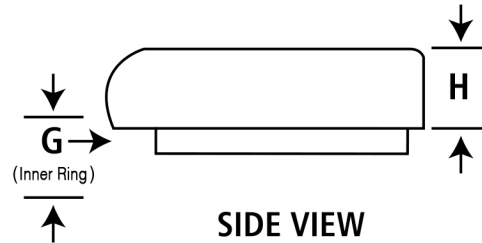

# Elevated Toilet Seat Dimensions Chart

TALL-ETTE ECONOMY W/BOLT-DOWN, 725812001

**BOTTOM VIEW**

**SIDE VIEW**

Item #	Description	A		B		C		D		E		F		G		H	
		Inches	CM	Inches	CM	Inches	CM	Inches	CM	Inches	CM	Inches	CM	Inches	CM	Inches	CM
725812001	Tall-Ette Economy W/Bolt-Down	10	25.4	7 1/2	19.1	11 1/2	29.2	9 1/2	24.1	14 1/4	36.2	16	40.6	1 1/2	3.8	4	10.2

Line drawing is a general representation and may not actually portray the shape of this specific toilet seat. Please refer to photo and dimensions chart for specific information on this model to determine compatibility of elevated toilet seat with your existing toilet seat bowl.