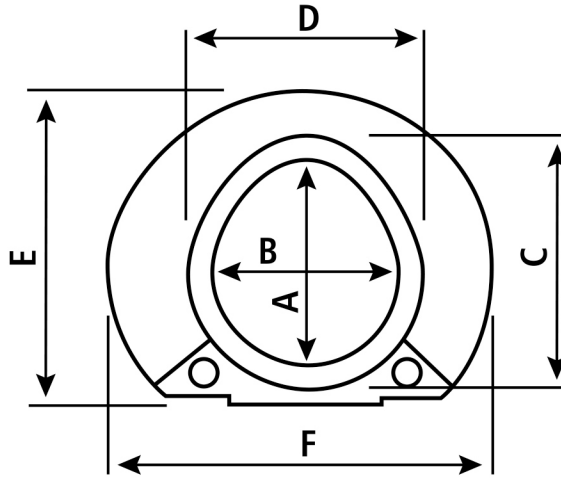

# Elevated Toilet Seat Dimensions Chart

TALL-ETTE ECONOMY W/BOLT-DOWN, 725812001

**BOTTOM VIEW**

**SIDE VIEW**

Item #	Description	A		B		C		D		E		F		G		H	
		Inches	CM	Inches	CM	Inches	CM	Inches	CM	Inches	CM	Inches	CM	Inches	CM	Inches	CM
725812001	Tall-Ette Economy W/Bolt-Down	10	25.4	7 1/2	19.1	11 1/2	29.2	9 1/2	24.1	14 1/4	36.2	16	40.6	1 1/2	3.8	4	10.2

Line drawing is a general representation and may not actually portray the shape of this specific toilet seat. Please refer to photo and dimensions chart for specific information on this model to determine compatibility of elevated toilet seat with your existing toilet seat bowl.