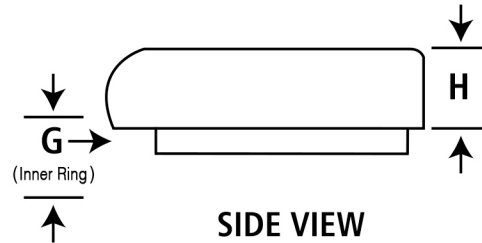

Elevated Toilet Seat Dimensions Chart

TALL-ETTE, CONTOURED 6", ELONG, 725831006

BOTTOM VIEW

SIDE VIEW

Item #	Description	A		B		C		D		E		F		G		H	
		Inches	CM	Inches	CM	Inches	CM	Inches	CM	Inches	CM	Inches	CM	Inches	CM	Inches	CM
725831006	Tall-Ette, Contoured, 6" (15.24 cm), Elong	10	25.4	8	20.3	12	30.5	10	25.4	15	38.1	16	40.6	13/4	4.4	6	15.2

Line drawing is a general representation and may not actually portray the shape of this specific toilet seat. Please refer to photo and dimensions chart for specific information on this model to determine compatibility of elevated toilet seat with your existing toilet seat bowl.