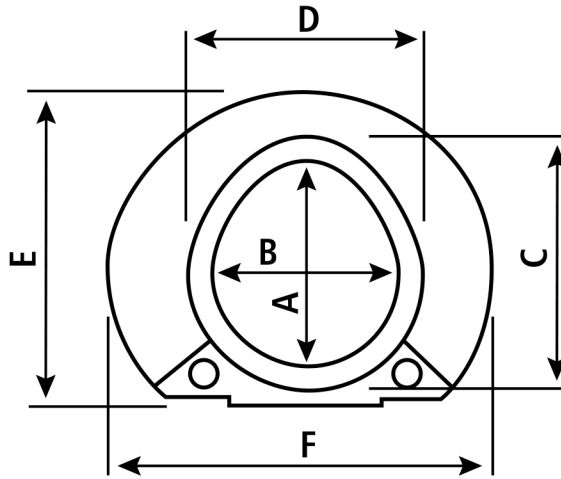

Elevated Toilet Seat Dimensions Chart

TALL-ETTE, CONTOURED 6", ELONG, 725831006

BOTTOM VIEW

SIDE VIEW

Item #	Description	A		B		C		D		E		F		G		H	
		Inches	CM	Inches	CM	Inches	CM	Inches	CM	Inches	CM	Inches	CM	Inches	CM	Inches	CM
725831006	Tall-Ette, Contoured, 6" (15.24 cm), Elong	10	25.4	8	20.3	12	30.5	10	25.4	15	38.1	16	40.6	13/4	4.4	6	15.2

Line drawing is a general representation and may not actually portray the shape of this specific toilet seat. Please refer to photo and dimensions chart for specific information on this model to determine compatibility of elevated toilet seat with your existing toilet seat bowl.