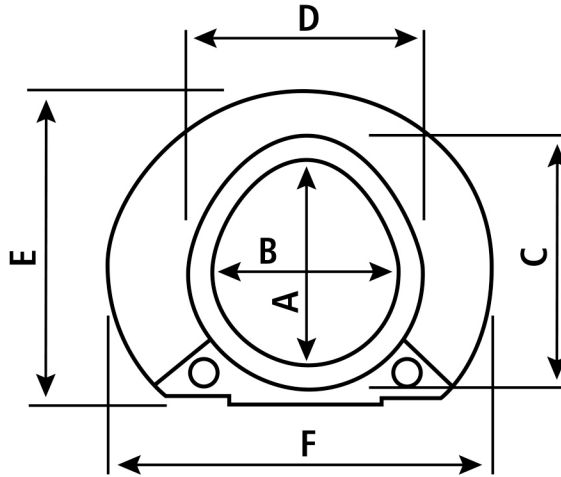

Elevated Toilet Seat Dimensions Chart

TALL-ETTE, CONTOURED, 4", STD. 725851000

BOTTOM VIEW

SIDE VIEW

Item #	Description	A		B		C		D		E		F		G		H	
		Inches	CM	Inches	CM	Inches	CM	Inches	CM	Inches	CM	Inches	CM	Inches	CM	Inches	CM
725851000	Tall-Ette, Contoured, 4" (10.16 cm), Std	10	25.4	8	20.3	12	30.5	10	25.4	15 1/2	39.4	15 1/2	39.4	1 3/4	4.4	4	10.2

Line drawing is a general representation and may not actually portray the shape of this specific toilet seat. Please refer to photo and dimensions chart for specific information on this model to determine compatibility of elevated toilet seat with your existing toilet seat bowl.