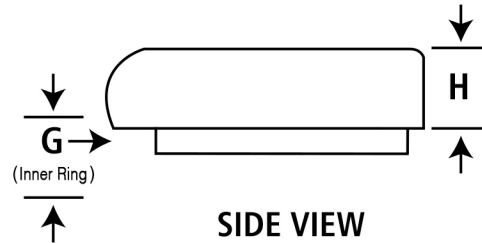

Elevated Toilet Seat Dimensions Chart

TALL-ETTE, CONTOURED, 4", STD. 725851000

BOTTOM VIEW

SIDE VIEW

Item #	Description	A		B		C		D		E		F		G		H	
		Inches	CM	Inches	CM	Inches	CM	Inches	CM	Inches	CM	Inches	CM	Inches	CM	Inches	CM
725851000	Tall-Ette, Contoured, 4" (10.16 cm), Std	10	25.4	8	20.3	12	30.5	10	25.4	15 1/2	39.4	15 1/2	39.4	1 3/4	4.4	4	10.2

Line drawing is a general representation and may not actually portray the shape of this specific toilet seat. Please refer to photo and dimensions chart for specific information on this model to determine compatibility of elevated toilet seat with your existing toilet seat bowl.