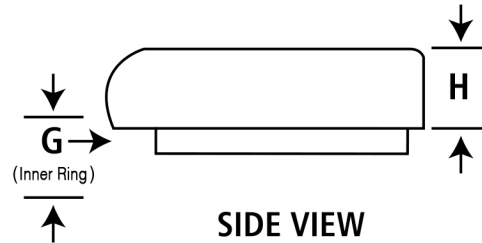

Elevated Toilet Seat Dimensions Chart

TALL-ETTE, ARTHRO, LEFT STD, 725901000

BOTTOM VIEW

SIDE VIEW

Item #	Description	A		B		C		D		E		F		G		H	
		Inches	CM	Inches	CM	Inches	CM	Inches	CM	Inches	CM	Inches	CM	Inches	CM	Inches	CM
725901000	Tall-Ette, Arthro, Left, Std	10	25.4	8	20.3	12	30.5	10	25.4	15½	39.4	15	38.1	1¾	4.4	4	10.2

Line drawing is a general representation and may not actually portray the shape of this specific toilet seat. Please refer to photo and dimensions chart for specific information on this model to determine compatibility of elevated toilet seat with your existing toilet seat bowl.