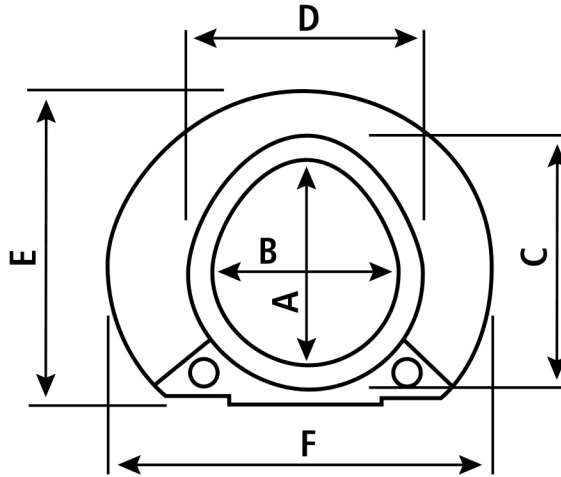

Elevated Toilet Seat Dimensions Chart

TALL-ETTE, ARTHRO, LEFT STD, 725901000

BOTTOM VIEW

SIDE VIEW

Item #	Description	A		B		C		D		E		F		G		H	
		Inches	CM	Inches	CM	Inches	CM	Inches	CM	Inches	CM	Inches	CM	Inches	CM	Inches	CM
725901000	Tall-Ette, Arthro, Left, Std	10	25.4	8	20.3	12	30.5	10	25.4	15½	39.4	15	38.1	1¾	4.4	4	10.2

Line drawing is a general representation and may not actually portray the shape of this specific toilet seat. Please refer to photo and dimensions chart for specific information on this model to determine compatibility of elevated toilet seat with your existing toilet seat bowl.