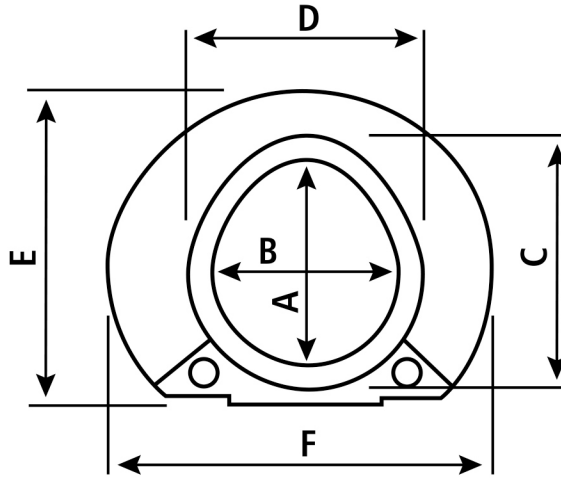

Elevated Toilet Seat Dimensions Chart

TALL-ETTE, ARTHRO, LEFT, ELONG, 725901001

BOTTOM VIEW

SIDE VIEW

| Item # | Description | A | | B | | C | | D | | E | | F | | G | | H | |
|-----------|-----------------------------------|--------|------|--------|------|--------|------|--------|------|--------|------|--------|------|--------|-----|--------|------|
| | | Inches | CM | Inches | CM | Inches | CM | Inches | CM | Inches | CM | Inches | CM | Inches | CM | Inches | CM |
| 725901001 | Tall-Ette, Arthro, Left, Elong | 10 | 25.4 | 8 | 20.3 | 12 | 30.5 | 10 | 25.4 | 15½ | 39.4 | 15 | 38.1 | 1¾ | 4.4 | 4 | 10.2 |

Line drawing is a general representation and may not actually portray the shape of this specific toilet seat. Please refer to photo and dimensions chart for specific information on this model to determine compatibility of elevated toilet seat with your existing toilet seat bowl.