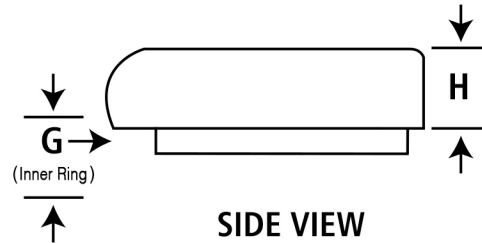

Elevated Toilet Seat Dimensions Chart

TALL-ETTE, ARTHRO, LEFT, ELONG, 725901001

BOTTOM VIEW

SIDE VIEW

| Item # | Description | A | | B | | C | | D | | E | | F | | G | | H | |
|-----------|-----------------------------------|--------|------|--------|------|--------|------|--------|------|--------|------|--------|------|--------|-----|--------|------|
| | | Inches | CM | Inches | CM | Inches | CM | Inches | CM | Inches | CM | Inches | CM | Inches | CM | Inches | CM |
| 725901001 | Tall-Ette, Arthro, Left, Elong | 10 | 25.4 | 8 | 20.3 | 12 | 30.5 | 10 | 25.4 | 15½ | 39.4 | 15 | 38.1 | 1¾ | 4.4 | 4 | 10.2 |

Line drawing is a general representation and may not actually portray the shape of this specific toilet seat. Please refer to photo and dimensions chart for specific information on this model to determine compatibility of elevated toilet seat with your existing toilet seat bowl.