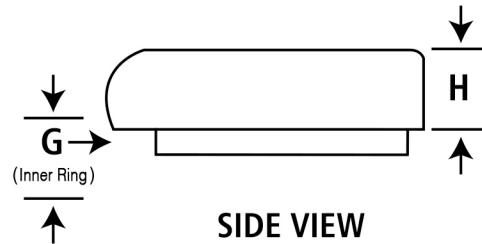

# Elevated Toilet Seat Dimensions Chart

ELEVATED TOILET TRANSFER SEAT, 725600051

**BOTTOM VIEW**

**SIDE VIEW**

Item #	Description	A		B		C		D		E		F		G		H	
		Inches	CM	Inches	CM	Inches	CM	Inches	CM	Inches	CM	Inches	CM	Inches	CM	Inches	CM
725600051	Elevated Toilet Transfer Seat, 3" (7.62 cm)	12	30.5	11	27.9	14	35.6	9	22.9	17 <sup>3</sup> / <sub>4</sub>	45.1	24 <sup>1</sup> / <sub>4</sub>	61.6	1/2	1.3	3	7.6

Line drawing is a general representation and may not actually portray the shape of this specific toilet seat. Please refer to photo and dimensions chart for specific information on this model to determine compatibility of elevated toilet seat with your existing toilet seat bowl.