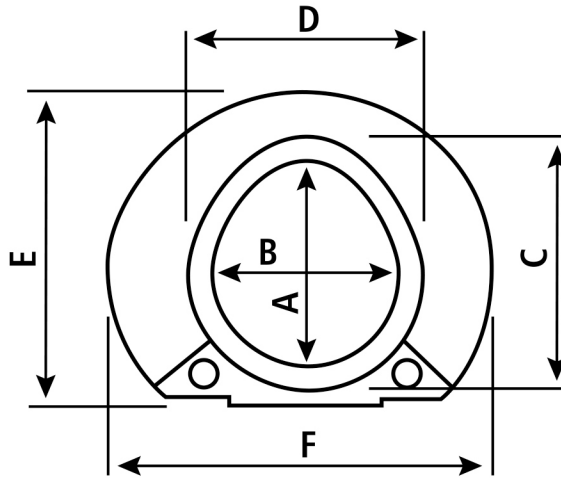

# Elevated Toilet Seat Dimensions Chart

ELEVATED TOILET TRANSFER SEAT, 725600051

**BOTTOM VIEW**

**SIDE VIEW**

Item #	Description	A		B		C		D		E		F		G		H	
		Inches	CM	Inches	CM	Inches	CM	Inches	CM	Inches	CM	Inches	CM	Inches	CM	Inches	CM
725600051	Elevated Toilet Transfer Seat, 3" (7.62 cm)	12	30.5	11	27.9	14	35.6	9	22.9	17 <sup>3</sup> / <sub>4</sub>	45.1	24 <sup>1</sup> / <sub>4</sub>	61.6	1/2	1.3	3	7.6

Line drawing is a general representation and may not actually portray the shape of this specific toilet seat. Please refer to photo and dimensions chart for specific information on this model to determine compatibility of elevated toilet seat with your existing toilet seat bowl.