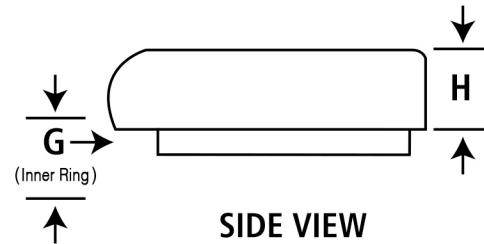

Elevated Toilet Seat Dimensions Chart

HINGED TOILET SEAT, STD, 725711000

BOTTOM VIEW

SIDE VIEW

Item #	Description	A		B		C		D		E		F		G		H	
		Inches	CM	Inches	CM	Inches	CM	Inches	CM	Inches	CM	Inches	CM	Inches	CM	Inches	CM
725711000	Hinged Toilet Seat, Std	11¼	28.6	9½	24.1	11½	29.2	10¼	26.0	17½	44.5	14¼	36.2	½	1.3	3	7.6

Line drawing is a general representation and may not actually portray the shape of this specific toilet seat. Please refer to photo and dimensions chart for specific information on this model to determine compatibility of elevated toilet seat with your existing toilet seat bowl.