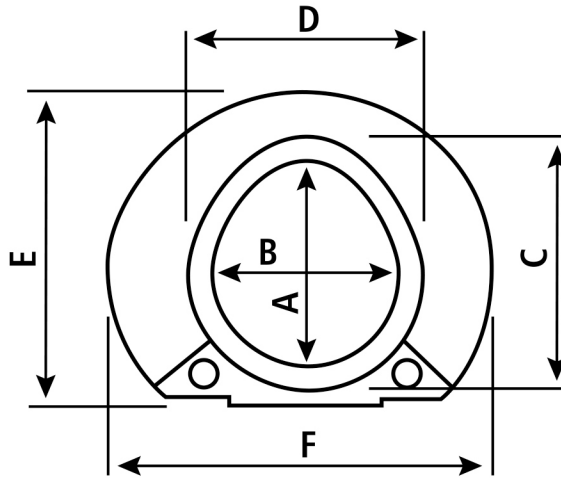

Elevated Toilet Seat Dimensions Chart

HINGED TOILET SEAT, STD, 725711000

BOTTOM VIEW

SIDE VIEW

Item #	Description	A		B		C		D		E		F		G		H	
		Inches	CM	Inches	CM	Inches	CM	Inches	CM	Inches	CM	Inches	CM	Inches	CM	Inches	CM
725711000	Hinged Toilet Seat, Std	11¼	28.6	9½	24.1	11½	29.2	10¼	26.0	17½	44.5	14¼	36.2	½	1.3	3	7.6

Line drawing is a general representation and may not actually portray the shape of this specific toilet seat. Please refer to photo and dimensions chart for specific information on this model to determine compatibility of elevated toilet seat with your existing toilet seat bowl.