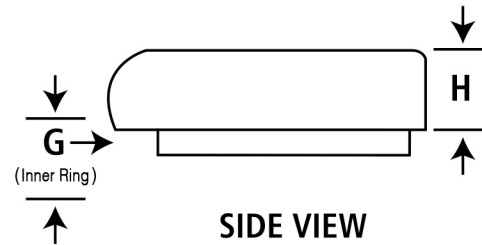

Elevated Toilet Seat Dimensions Chart

LOCK-ON TOILET SEAT, 725753101

BOTTOM VIEW

SIDE VIEW

Item #	Description	A		B		C		D		E		F		G		H	
		Inches	CM	Inches	CM	Inches	CM	Inches	CM	Inches	CM	Inches	CM	Inches	CM	Inches	CM
725753101	Lock-On Toilet Seat	9 ¹ / ₄	23.5	7 ¹ / ₂	19.1	-	-	8 ¹ / ₂	21.6	16 ¹ / ₂	41.9	15	38.1	2 ³ / ₄	7.0	5	12.7

Line drawing is a general representation and may not actually portray the shape of this specific toilet seat. Please refer to photo and dimensions chart for specific information on this model to determine compatibility of elevated toilet seat with your existing toilet seat bowl.