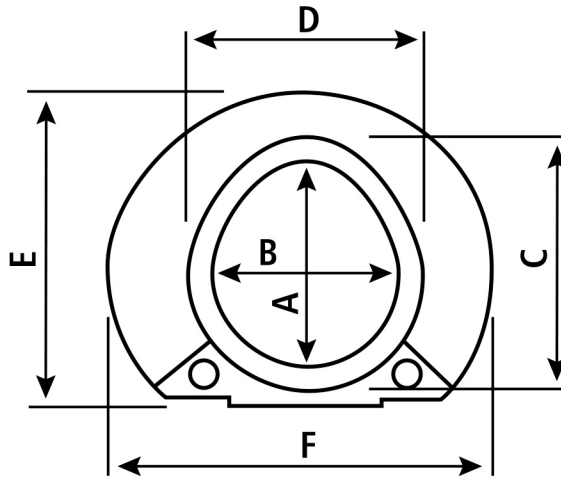

Elevated Toilet Seat Dimensions Chart

LOCK-ON TOILET SEAT, 725753101

BOTTOM VIEW

SIDE VIEW

Item #	Description	A		B		C		D		E		F		G		H	
		Inches	CM	Inches	CM	Inches	CM	Inches	CM	Inches	CM	Inches	CM	Inches	CM	Inches	CM
725753101	Lock-On Toilet Seat	9 ¹ / ₄	23.5	7 ¹ / ₂	19.1	-	-	8 ¹ / ₂	21.6	16 ¹ / ₂	41.9	15	38.1	2 ³ / ₄	7.0	5	12.7

Line drawing is a general representation and may not actually portray the shape of this specific toilet seat. Please refer to photo and dimensions chart for specific information on this model to determine compatibility of elevated toilet seat with your existing toilet seat bowl.