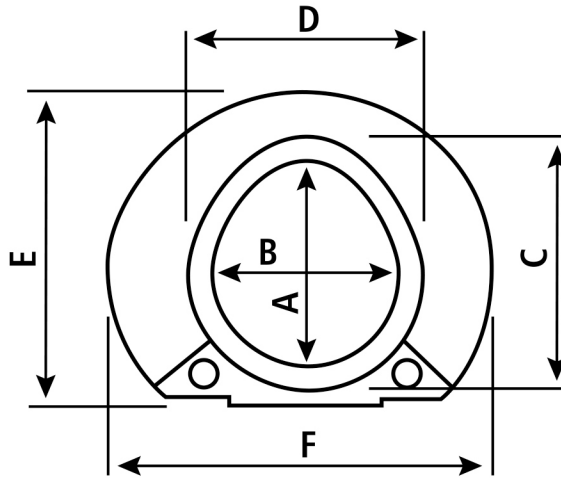

# Elevated Toilet Seat Dimensions Chart

BOLT-ON TOILET SEAT W/ARMS, STD, 725753210

**BOTTOM VIEW**

**SIDE VIEW**

Item #	Description	A		B		C		D		E		F		G		H	
		Inches	CM	Inches	CM	Inches	CM	Inches	CM	Inches	CM	Inches	CM	Inches	CM	Inches	CM
725753210	Bolt-On Toilet Seat W/Arms, Std	11¼	28.6	9½	24.1	14⅞	37.8	6¼	15.9	17¼	43.8	21½	54.6	¼	0.6	3½	8.9

Line drawing is a general representation and may not actually portray the shape of this specific toilet seat. Please refer to photo and dimensions chart for specific information on this model to determine compatibility of elevated toilet seat with your existing toilet seat bowl.