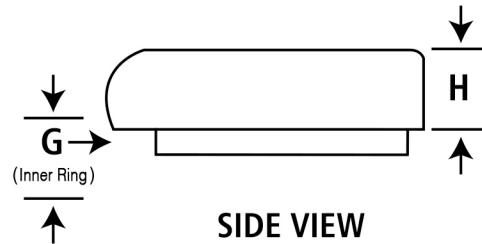

# Elevated Toilet Seat Dimensions Chart

BOLT-ON TOILET SEAT W/ARMS, STD, 725753210

**BOTTOM VIEW**

**SIDE VIEW**

Item #	Description	A		B		C		D		E		F		G		H	
		Inches	CM	Inches	CM	Inches	CM	Inches	CM	Inches	CM	Inches	CM	Inches	CM	Inches	CM
725753210	Bolt-On Toilet Seat W/Arms, Std	11¼	28.6	9½	24.1	14⅞	37.8	6¼	15.9	17¼	43.8	21½	54.6	¼	0.6	3½	8.9

Line drawing is a general representation and may not actually portray the shape of this specific toilet seat. Please refer to photo and dimensions chart for specific information on this model to determine compatibility of elevated toilet seat with your existing toilet seat bowl.